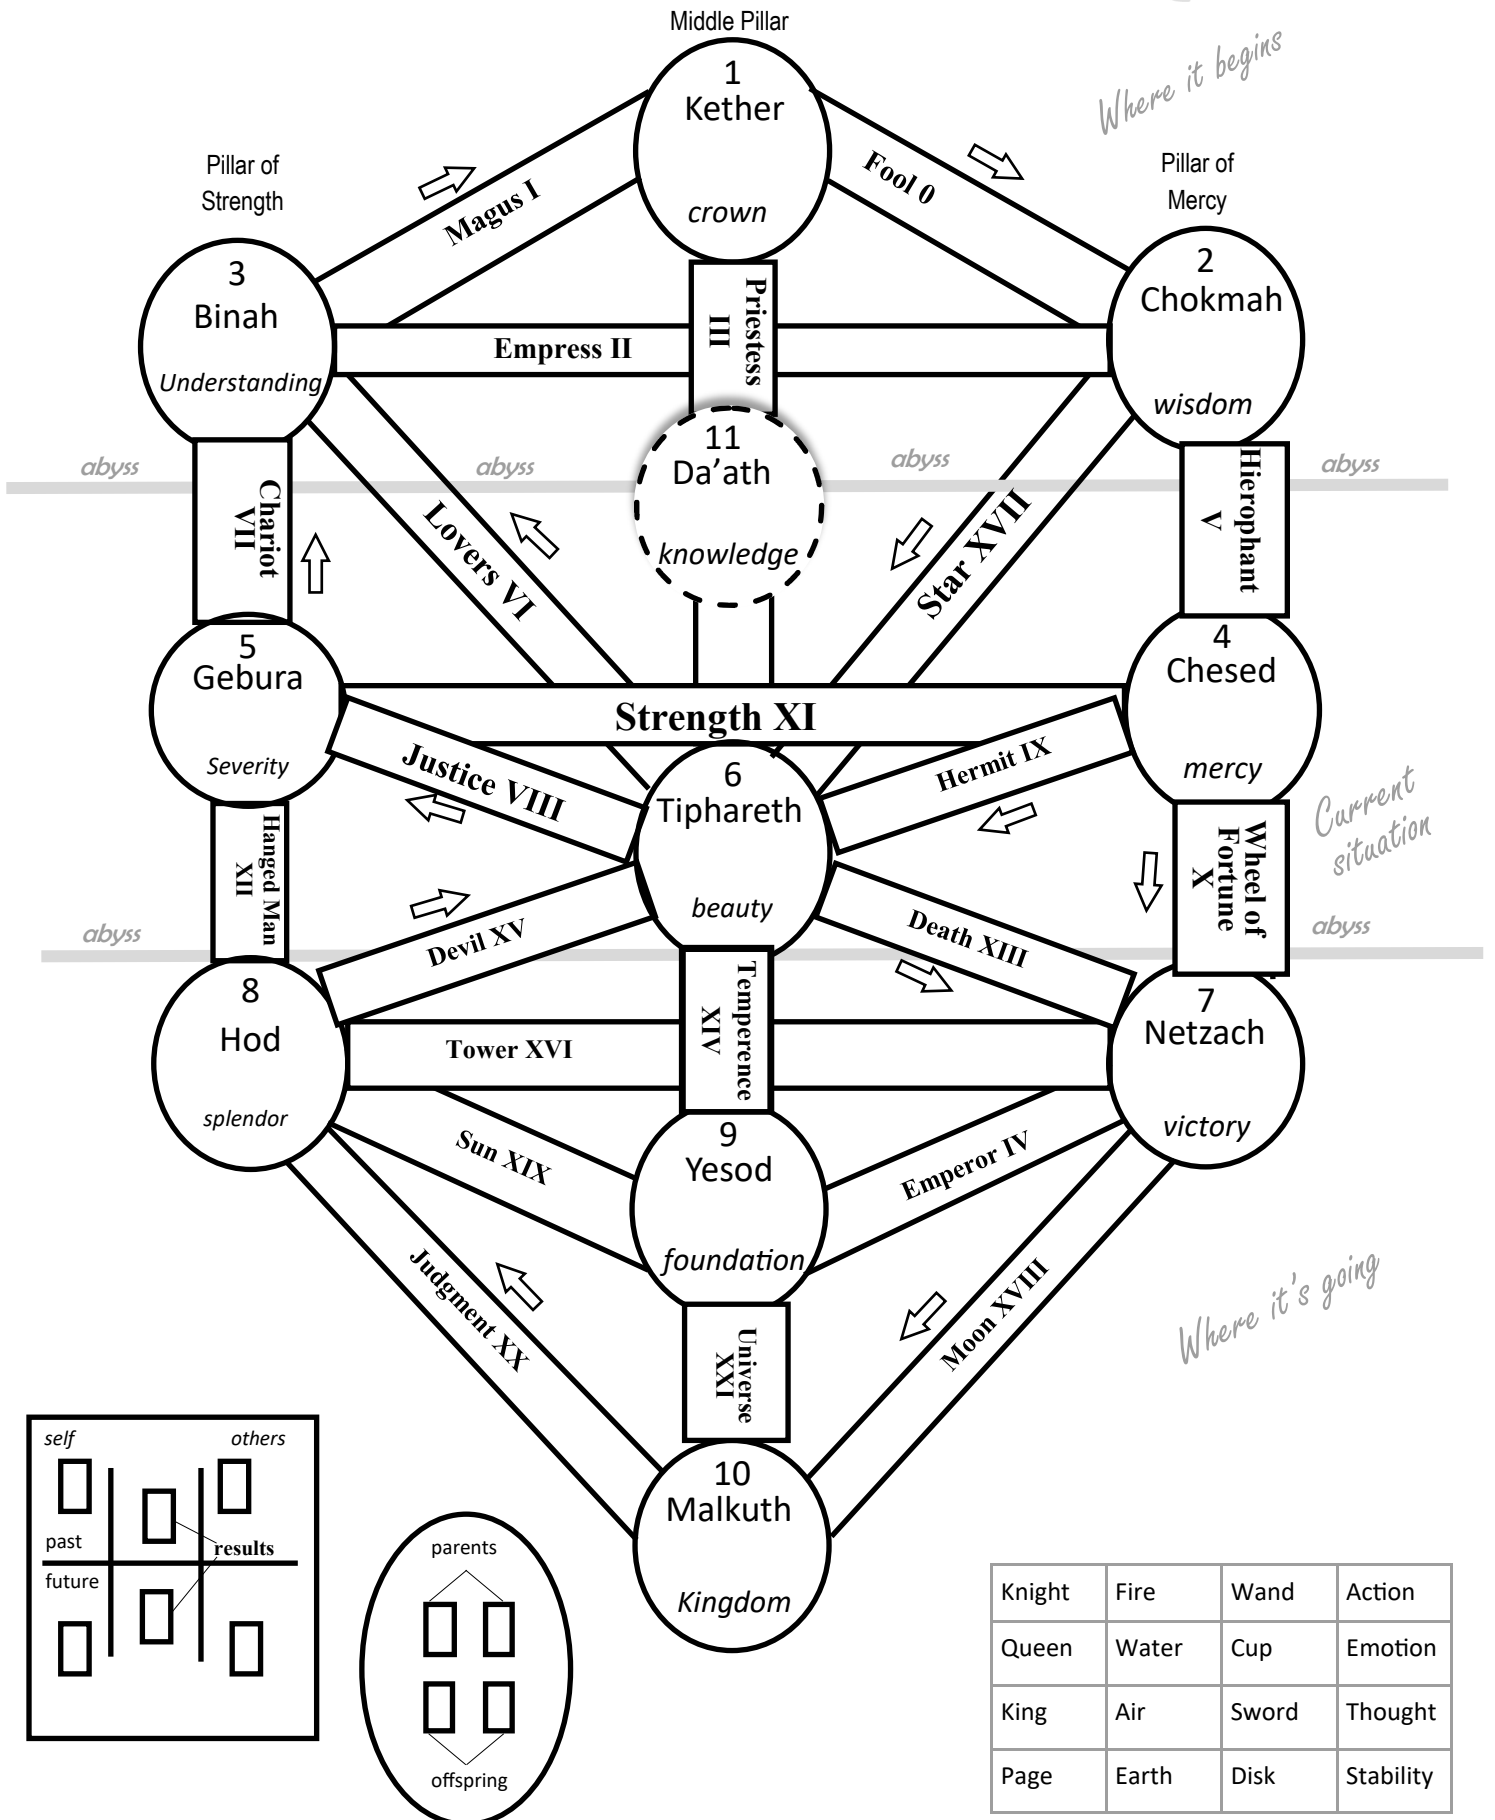

# Tree of Life for Tarot

Knight	Fire	Wand	Action
Queen	Water	Cup	Emotion
King	Air	Sword	Thought
Page	Earth	Disk	Stability